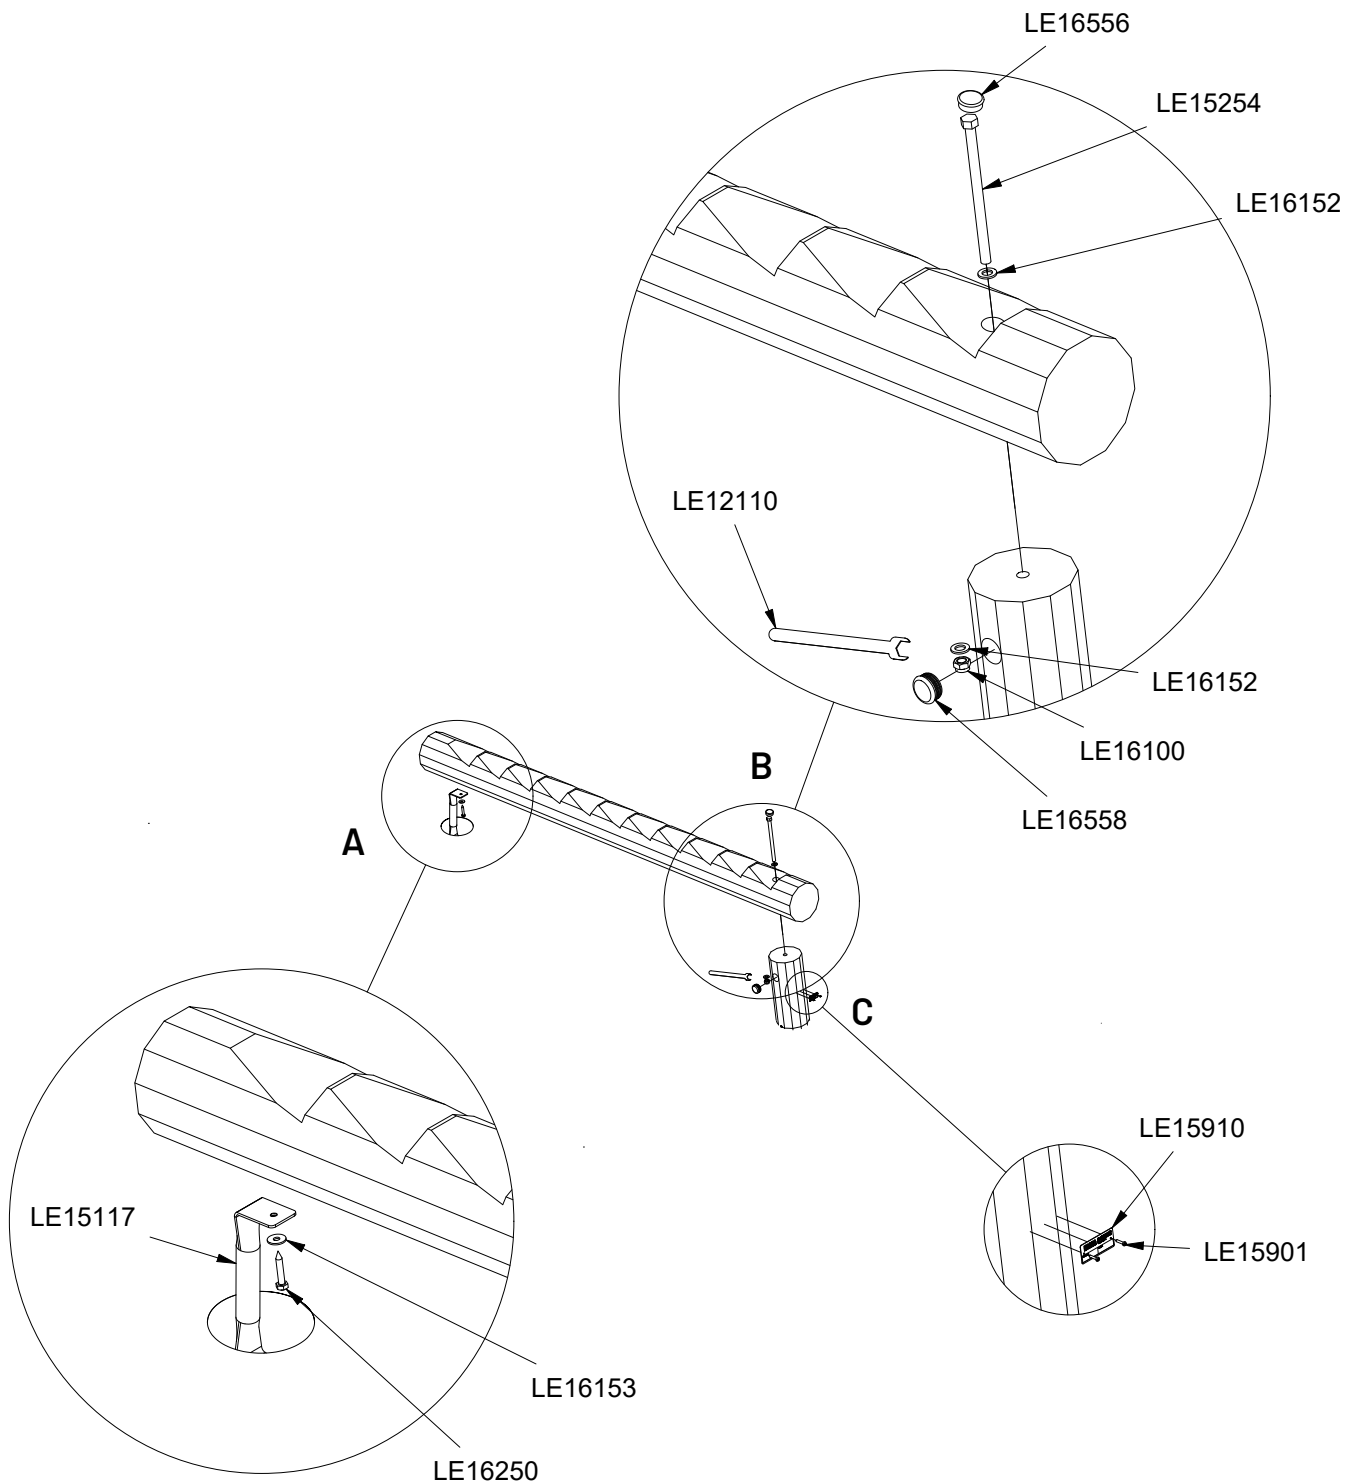

LE20529U  
LE20529

1/5

LE20529U  
LE20529

2/5

2,5h

x2

16,2 m<sup>2</sup>

5,8 x 3,2 x 0,6 m

~109 kg

~0,07 m<sup>3</sup>

Ø16-18x280 cm

65 kg

NORNA PLAYGROUNDS A/S • Virkefeltet 1, DK-8740 Brædstrup • Phone +45 7575 4199 • mail@norna-playgrounds • norna-playgrounds.com

This drawing is the property of NORNA PLAYGROUNDS A/S and pursuant to current legislation may not be copied, transferred to or used by any third party. Should this drawing be used, a fee of 10% of the assumed contract price will be charged.

Parts List		
QTY	PART NO	DESCRIP.
1	RS00386	Ø200-220x2800mm
1	RS00384	Ø160-180x1000mm

Parts List		
QTY	PART NO	DESCRIP.
1	LE12110	Spanner
1	LE15117	Ø38x320mm
1	LE15254	M16x250mm
2	LE15901	3x16, PH
1	LE15910	Name tag
1	LE16100	M16 nut
2	LE16152	M16 - Ø30 mm
1	LE16153	M10 - Ø29mm
1	LE16250	M10x60mm hex screw
1	LE16556	Ø42/38mm
1	LE16558	Ø48/44,5mm