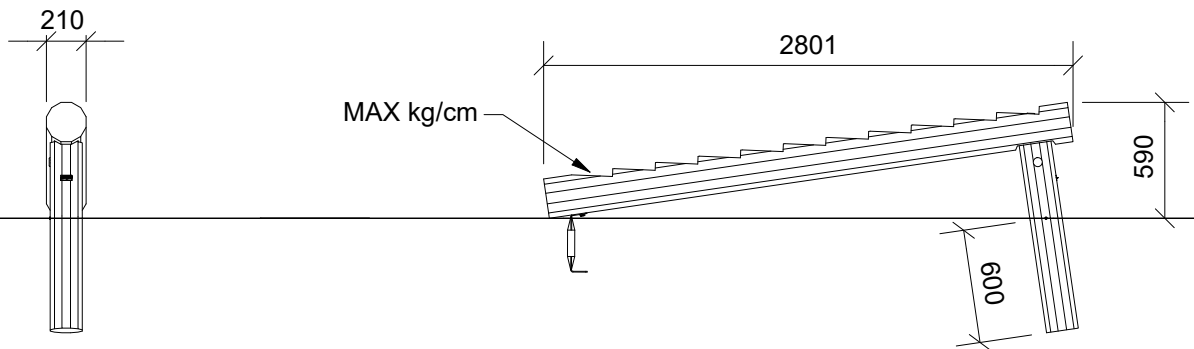

LE20529U  
LE20529

1/5

LE20529U  
LE20529

2/5

2,5h

x2

16,2 m<sup>2</sup>

5,8 x 3,2 x 0,6 m

~109 kg

~0,07 m<sup>3</sup>

Ø16-18x280 cm

65 kg

NORNA PLAYGROUNDS A/S • Virkefeltet 1, DK-8740 Brædstrup • Phone +45 7575 4199 • mail@norna-playgrounds • norna-playgrounds.com

This drawing is the property of NORNA PLAYGROUNDS A/S and pursuant to current legislation may not be copied, transferred to or used by any third party. Should this drawing be used, a fee of 10% of the assumed contract price will be charged.

Parts List		
QTY	PART NO	DESCRIP.
1	RS00386	Ø200-220x2800mm
1	RS00384	Ø160-180x1000mm

Parts List		
QTY	PART NO	DESCRIP.
1	LE12110	Spanner
1	LE15117	Ø38x320mm
1	LE15254	M16x250mm
2	LE15901	3x16, PH
1	LE15910	Name tag
1	LE16100	M16 nut
2	LE16152	M16 - Ø30 mm
1	LE16153	M10 - Ø29mm
1	LE16250	M10x60mm hex screw
1	LE16556	Ø42/38mm
1	LE16558	Ø48/44,5mm