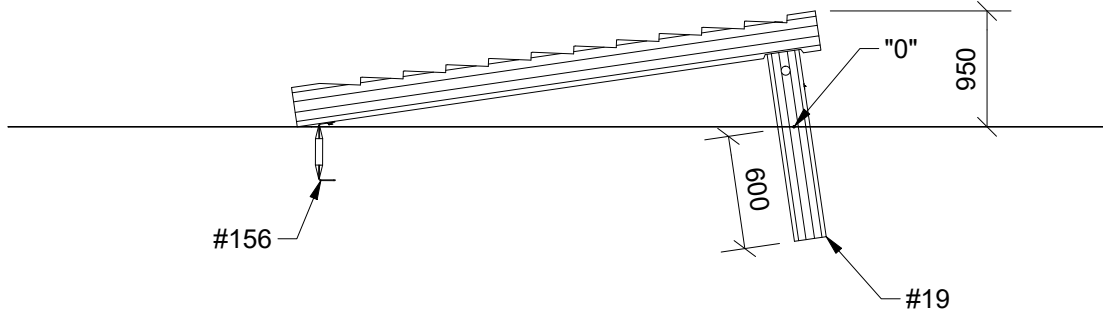

LE20529U  
LE20529

1/5

LE20529U  
LE20529

2/5

2,5h

x2

16,2 m<sup>2</sup>

5,8 x 3,2 x 0,6 m

~109 kg

~0,07 m<sup>3</sup>

Ø16-18x280 cm

65 kg

NORNA PLAYGROUNDS A/S • Virkefeltet 1, DK-8740 Brædstrup • Phone +45 7575 4199 • mail@norna-playgrounds • norna-playgrounds.com

This drawing is the property of NORNA PLAYGROUNDS A/S and pursuant to current legislation may not be copied, transferred to or used by any third party. Should this drawing be used, a fee of 10% of the assumed contract price will be charged.

Parts List		
QTY	PART NO	DESCRIP.
1	RS00386	Ø200-220x2800mm
1	RS00384	Ø160-180x1000mm

Parts List		
QTY	PART NO	DESCRIP.
1	LE12110	Spanner
1	LE15117	Ø38x320mm
1	LE15254	M16x250mm
2	LE15901	3x16, PH
1	LE15910	Name tag
1	LE16100	M16 nut
2	LE16152	M16 - Ø30 mm
1	LE16153	M10 - Ø29mm
1	LE16250	M10x60mm hex screw
1	LE16556	Ø42/38mm
1	LE16558	Ø48/44,5mm