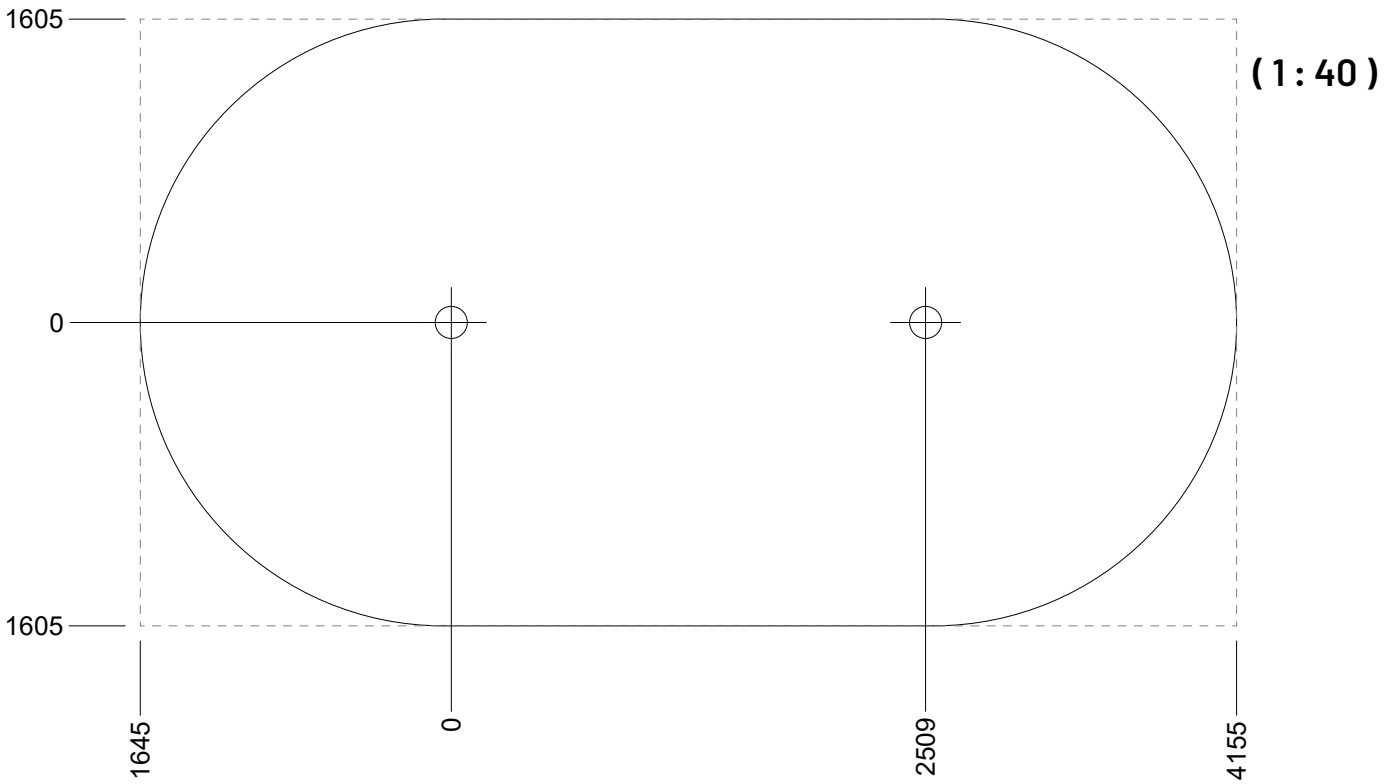

LE20529U  
LE20529

1/5

LE20529U  
LE20529

2/5

2,5h

x2

16,2 m<sup>2</sup>

5,8 x 3,2 x 0,6 m

~109 kg

~0,07 m<sup>3</sup>

Ø16-18x280 cm

65 kg

NORNA PLAYGROUNDS A/S • Virkefeltet 1, DK-8740 Brædstrup • Phone +45 7575 4199 • mail@norna-playgrounds • norna-playgrounds.com

This drawing is the property of NORNA PLAYGROUNDS A/S and pursuant to current legislation may not be copied, transferred to or used by any third party. Should this drawing be used, a fee of 10% of the assumed contract price will be charged.

Parts List		
QTY	PART NO	DESCRIP.
1	RS00386	Ø200-220x2800mm
1	RS00384	Ø160-180x1000mm

Parts List		
QTY	PART NO	DESCRIP.
1	LE12110	Spanner
1	LE15117	Ø38x320mm
1	LE15254	M16x250mm
2	LE15901	3x16, PH
1	LE15910	Name tag
1	LE16100	M16 nut
2	LE16152	M16 - Ø30 mm
1	LE16153	M10 - Ø29mm
1	LE16250	M10x60mm hex screw
1	LE16556	Ø42/38mm
1	LE16558	Ø48/44,5mm