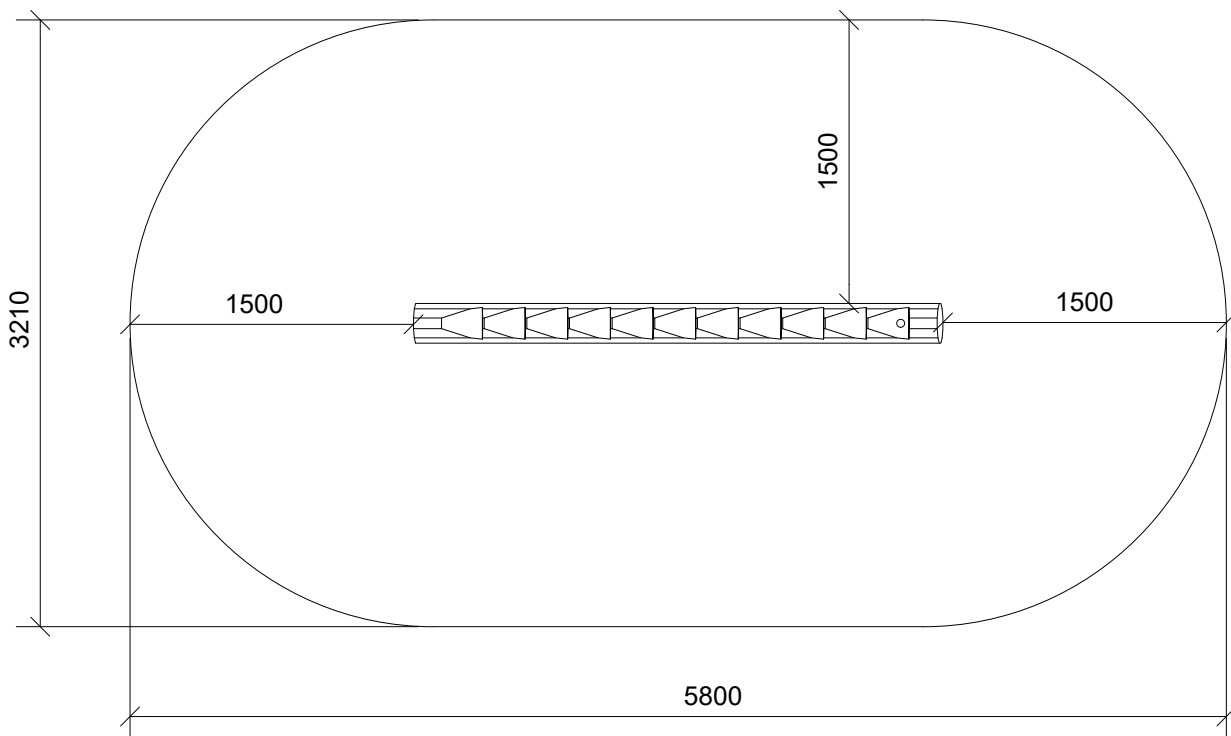

LE20529U  
LE20529

1/5

LE20529U  
LE20529

2/5

2,5h

x2

16,2 m<sup>2</sup>

5,8 x 3,2 x 0,6 m

~109 kg

~0,07 m<sup>3</sup>

Ø16-18x280 cm

65 kg

NORNA PLAYGROUNDS A/S • Virkefeltet 1, DK-8740 Brædstrup • Phone +45 7575 4199 • mail@norna-playgrounds • norna-playgrounds.com

This drawing is the property of NORNA PLAYGROUNDS A/S and pursuant to current legislation may not be copied, transferred to or used by any third party. Should this drawing be used, a fee of 10% of the assumed contract price will be charged.

Parts List		
QTY	PART NO	DESCRIP.
1	RS00386	Ø200-220x2800mm
1	RS00384	Ø160-180x1000mm

Parts List		
QTY	PART NO	DESCRIP.
1	LE12110	Spanner
1	LE15117	Ø38x320mm
1	LE15254	M16x250mm
2	LE15901	3x16, PH
1	LE15910	Name tag
1	LE16100	M16 nut
2	LE16152	M16 - Ø30 mm
1	LE16153	M10 - Ø29mm
1	LE16250	M10x60mm hex screw
1	LE16556	Ø42/38mm
1	LE16558	Ø48/44,5mm