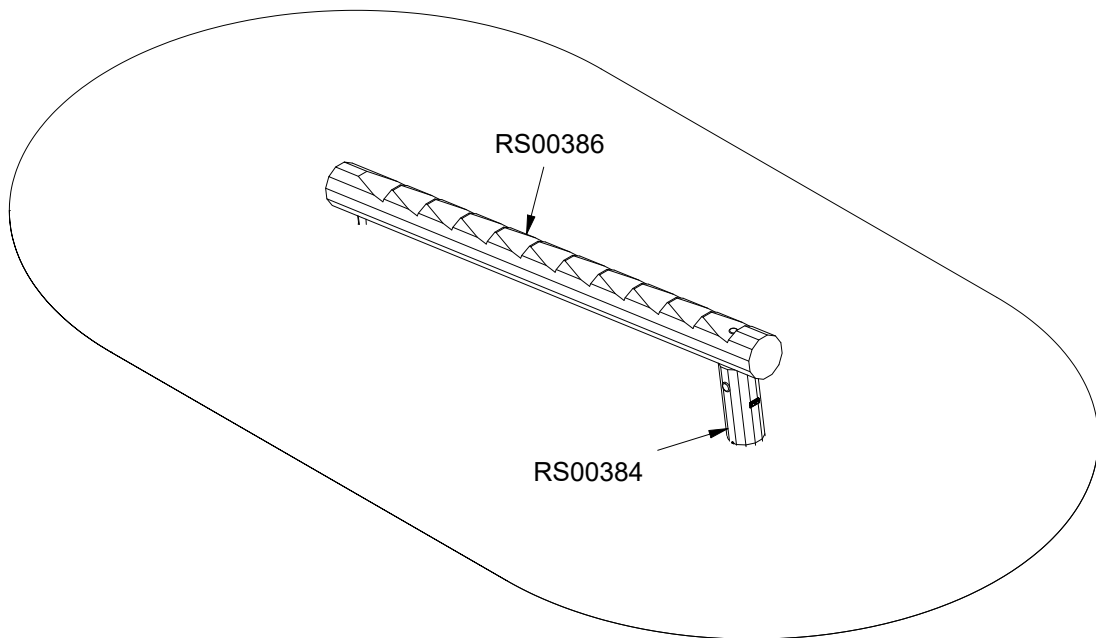

LE20529U  
LE20529

1/5

LE20529U  
LE20529

2/5

2,5h

x2

16,2 m<sup>2</sup>

5,8 x 3,2 x 0,6 m

~109 kg

~0,07 m<sup>3</sup>

Ø16-18x280 cm

65 kg

NORNA PLAYGROUNDS A/S • Virkefeltet 1, DK-8740 Brædstrup • Phone +45 7575 4199 • mail@norna-playgrounds • norna-playgrounds.com

This drawing is the property of NORNA PLAYGROUNDS A/S and pursuant to current legislation may not be copied, transferred to or used by any third party. Should this drawing be used, a fee of 10% of the assumed contract price will be charged.

Parts List		
QTY	PART NO	DESCRIP.
1	RS00386	Ø200-220x2800mm
1	RS00384	Ø160-180x1000mm

Parts List		
QTY	PART NO	DESCRIP.
1	LE12110	Spanner
1	LE15117	Ø38x320mm
1	LE15254	M16x250mm
2	LE15901	3x16, PH
1	LE15910	Name tag
1	LE16100	M16 nut
2	LE16152	M16 - Ø30 mm
1	LE16153	M10 - Ø29mm
1	LE16250	M10x60mm hex screw
1	LE16556	Ø42/38mm
1	LE16558	Ø48/44,5mm